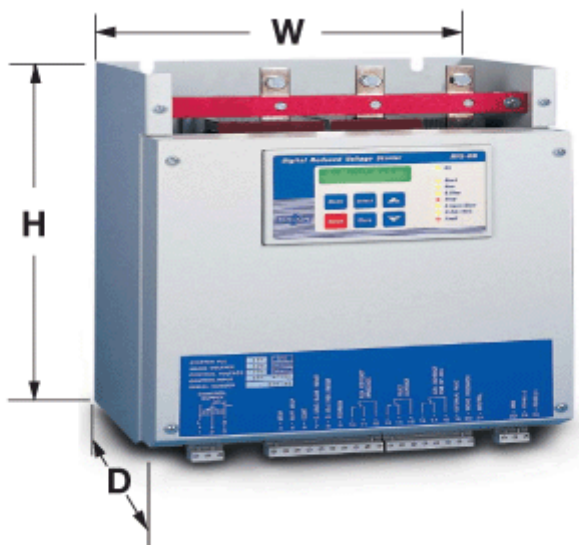

Data Sheet

Article number: 761541100

Description: Softstarter RVS-DN 1100
630kW 1100A 3x400V IP00 Digital

Measures

D	= 370.0
Description	= Size E
H	= 1100.0
W	= 723.0
Weight	= 178.00